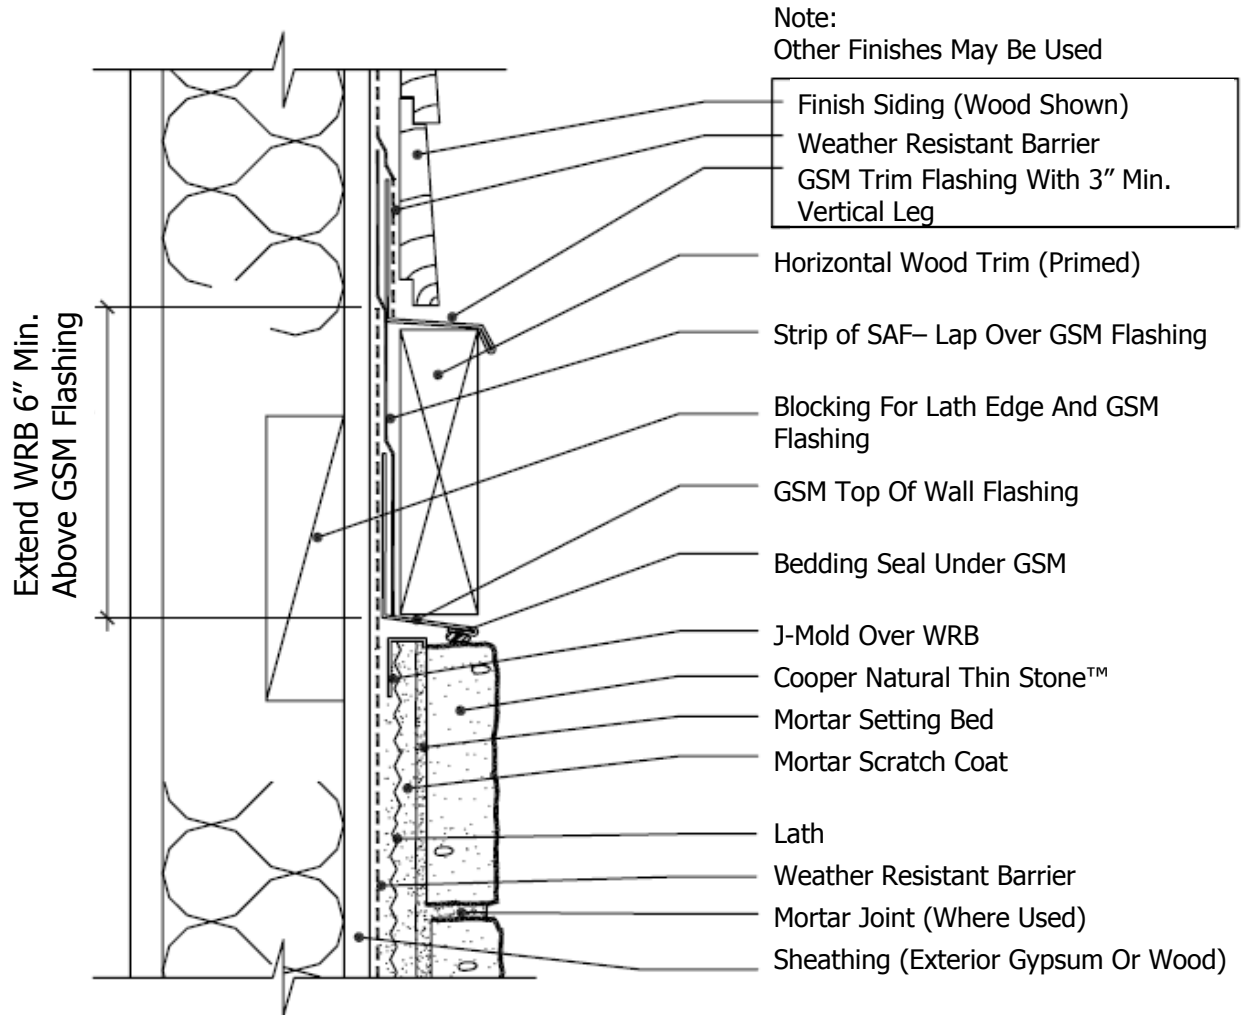

# Cooper Natural Thin Stone™ Sheathing/Wood Studs– Horizontal Trim Recessed Top Of Wall Flashing

Scale: N.T.S.

Issued:10/01/2008